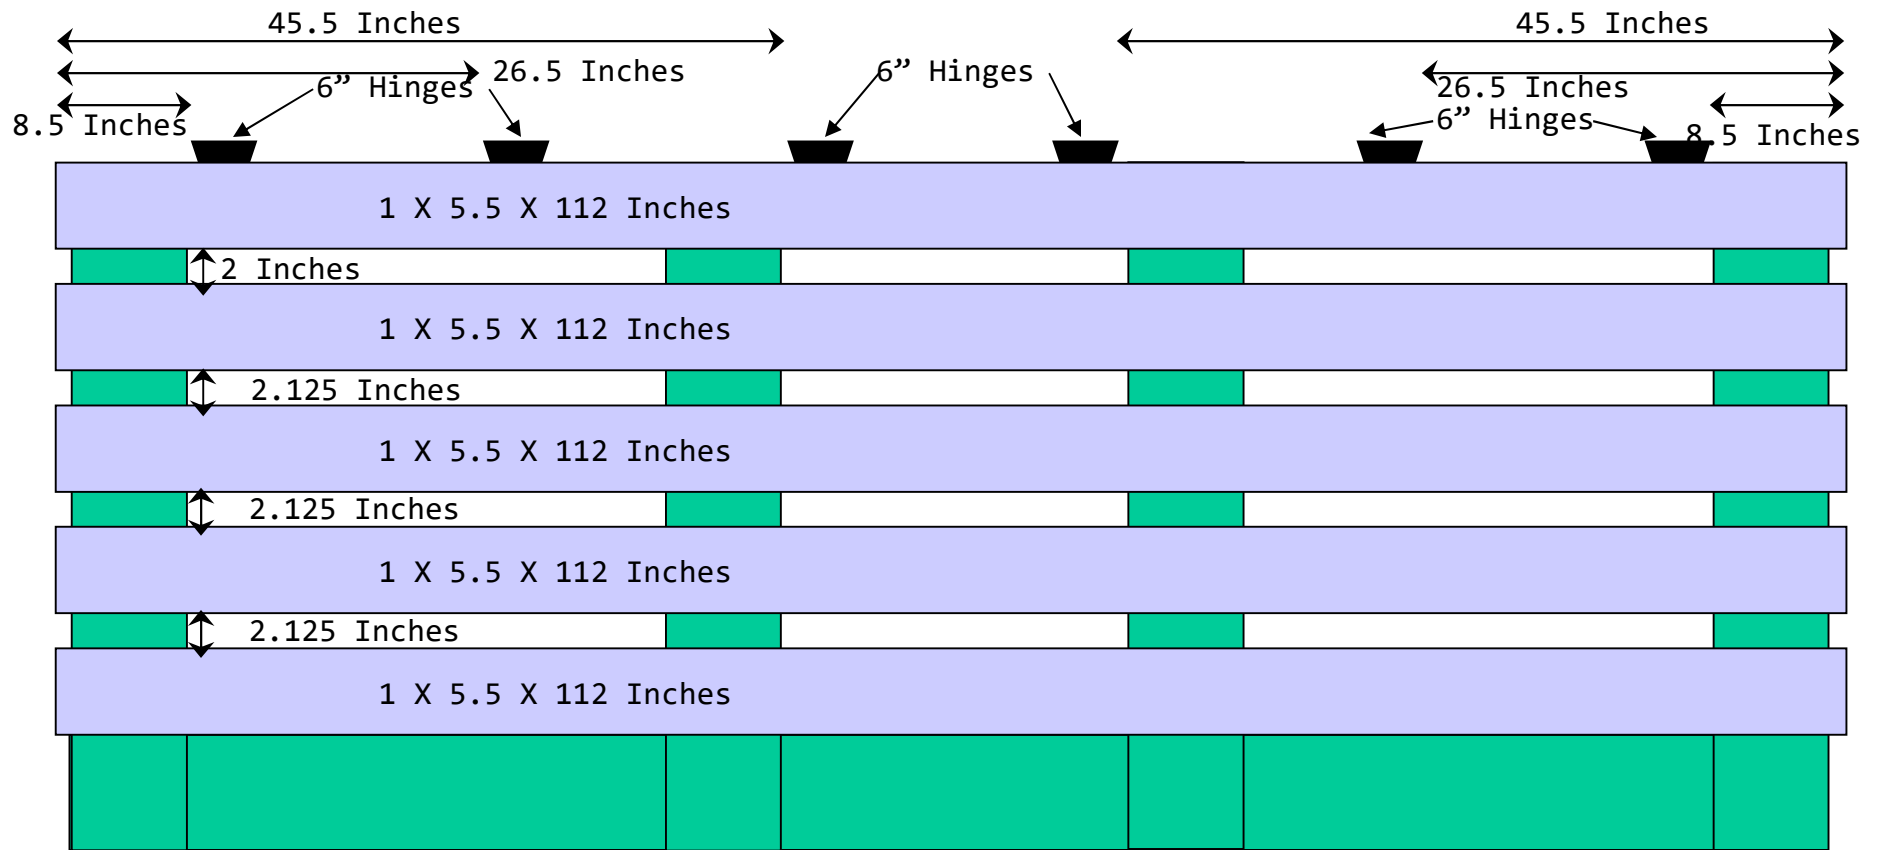

12" = 1" on all pages

<https://gandalfddi.z19.web.core.windows.net/woodcb.htm>

Top View of Bottom Frame

Back

Top View of the Bottom (Add bottom floor and dividers for bins)