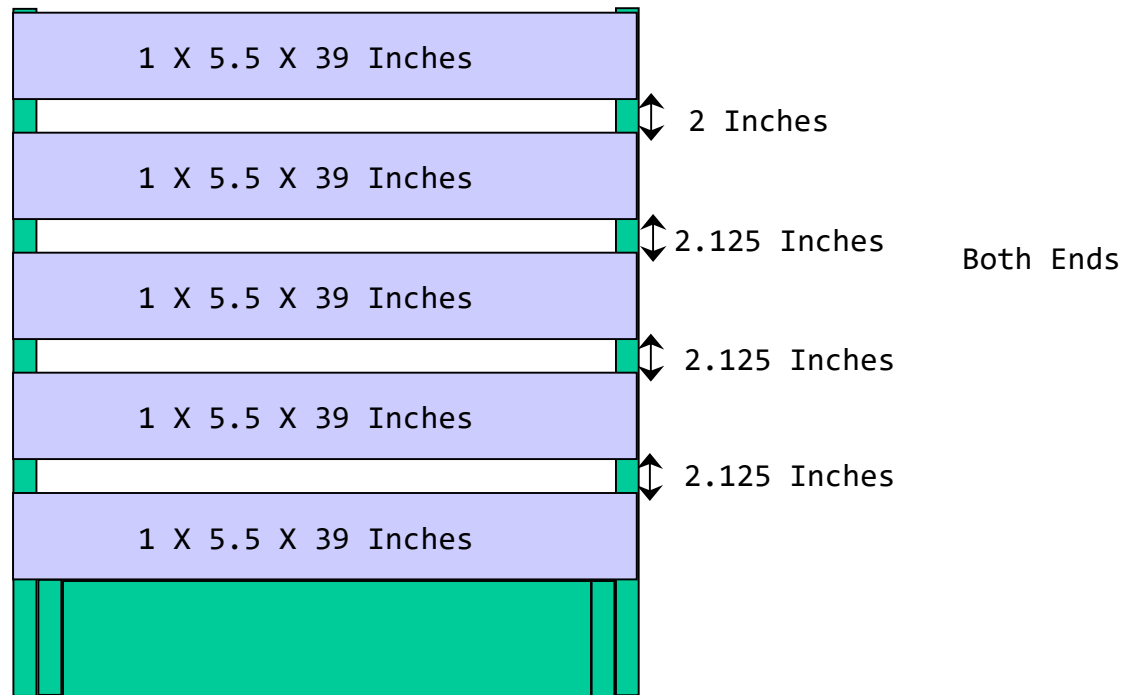

12" = 1" on all pages

<https://gandalfddi.z19.web.core.windows.net/woodcb.htm>

Top View of Bottom Frame

Back

Top View of the Bottom (Add bottom floor and dividers for bins)